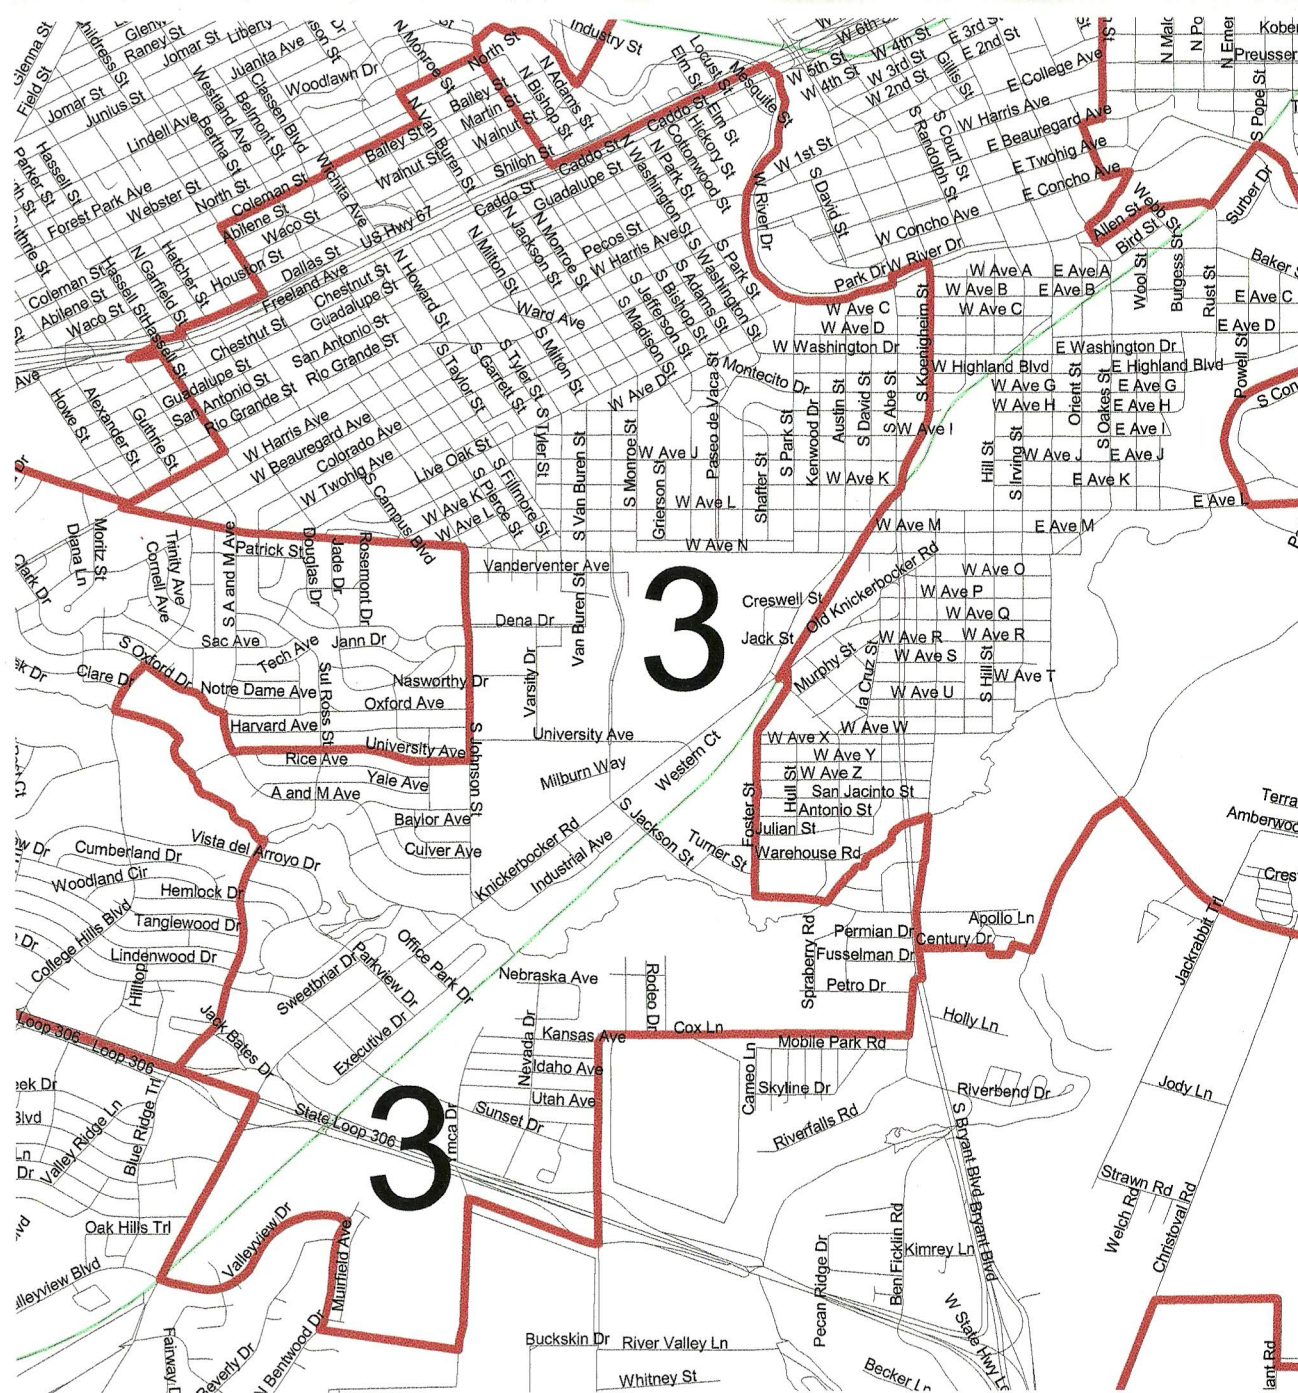

-  SMD Boundary
-  Roads
-  Railroads
-  Blocks

Adopted by San Angelo ISD Board of Trustees,  
December 12, 2011.  
Prepared by Johnston & Associates,  
December 11, 2012.

# MAP 3 of 6: SAN ANGELO I.S.D. REDISTRICTING PLAN - 2012 SINGLE-MEMBER DISTRICT THREE